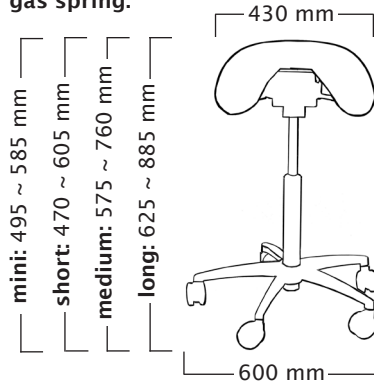

User height (cm)	<165	165-185	>170
Gas spring	short	medium	long

Multijuster, Stretching support & big base

Standard gas spring:

mini: 475 ~ 565 mm
short: 510 ~ 645 mm
medium: 615 ~ 800 mm
long: 665 ~ 925 mm

Foot Height Control gas spring:

short: 510 ~ 640 mm
medium: 605 ~ 790 mm
*long: 690 ~ 940 mm

User height (cm)	<165	165-185	>170
Gas spring	short	medium	long

Salli Saddle Chair dimensions

* With LONG foot height control gas spring, the user should be approx 5 cm taller than recommended user.
Mini gas spring is available, use depends on work station or height of the user.

Total weight 11,0 kg
Seat weight 7,4 kg

Classic

Standard gas spring:

Foot Height Control gas spring:

User height (cm)	<160	160-180	>165
Gas spring	short	medium	long

Classic & Stretching Support & big base

Standard gas spring:

Foot Height Control gas spring:

User height (cm)	<165	165-185	>170
Gas spring	short	medium	long

Classic & Allround

Standard gas spring:

Foot Height Control gas spring:

User height (cm)	<165	165-185	>170
Gas spring	short	medium	long