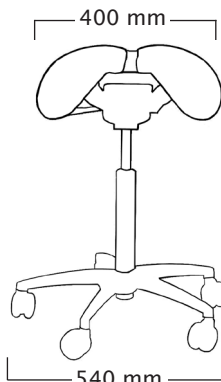

Standard gas spring:

mini: 435 ~ 525 mm
short: 480 ~ 615 mm
medium: 585 ~ 770 mm
long: 635 ~ 895 mm

Foot Height Control gas spring:

short: 470 ~ 600 mm
medium: 575 ~ 760 mm
*long: 650 ~ 900 mm

User height (cm)	<160	160-180	>165
Gas spring	short	medium	long

User height (cm)	<165	165-185	>170
Gas spring	short	medium	long

Professional

Total weight 9,7 kg
Seat weight 6,0 kg

Standard gas spring:

mini: 435 ~ 525 mm
short: 490 ~ 625 mm
medium: 600 ~ 780 mm
long: 645 ~ 905 mm

Foot Height Control gas spring:

not available
not available
not available

User height (cm)	<160	160-180	>165
Gas spring	short	medium	long

Job

Total weight 6,0 kg

Standard gas spring:

short: 380 ~ 470 mm
medium: 510 ~ 705 mm
long: 590 ~ 845 mm

Foot Height Control gas spring:

not available
not available
not available

User height (cm)	<150	150-170	>160
Gas spring	short	medium	long

Salli Saddle Chair dimensions

* With LONG foot height control gas spring, the user should be approx 5 cm taller than recommended user.
Mini gas spring is available, use depends on work station or height of the user.