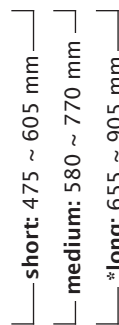

Foot Height Control gas spring:

User height (cm)	<165	165-185	>170
Gas spring	short	medium	long