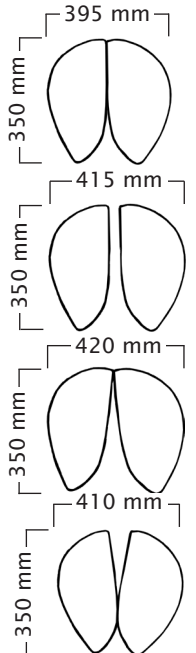

Foot Height Control gas spring:

short: 490 ~ 620 mm
medium: 585 ~ 775 mm
*long: 665 ~ 920 mm

User height (cm)	<165	165-185	>170
Gas spring	short	medium	long

MultiAdjuster

Total weight 11,1 kg
Seat weight 7,5 kg

Standard gas spring:

mini: 435 ~ 525 mm
short: 480 ~ 615 mm
medium: 585 ~ 770 mm
long: 635 ~ 895 mm

Foot Height Control gas spring:

short: 470 ~ 600 mm
medium: 575 ~ 760 mm
*long: 650 ~ 900 mm

User height (cm)	<160	160-180	>165
Gas spring	short	medium	long

SwingFit

Total weight 11,0 kg
Seat weight 7,4 kg

Standard gas spring:

mini: 445 ~ 535 mm
short: 500 ~ 635 mm
medium: 610 ~ 800 mm
long: 665 ~ 925 mm

Foot Height Control gas spring:

short: 500 ~ 630 mm
medium: 605 ~ 790 mm
*long: 680 ~ 935 mm

User height (cm)	<165	165-185	>170
Gas spring	short	medium	long

Professional

Total weight 9,7 kg
Seat weight 6,0 kg

Standard gas spring:

mini: 435 ~ 525 mm
short: 490 ~ 625 mm
medium: 600 ~ 780 mm
long: 645 ~ 905 mm