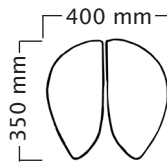

Salli Saddle Chair dimensions

* With LONG foot height control gas spring, the user should be approx 5 cm taller than recommended user.
Mini gas spring is available, use depends on work station or height of the user.

Twin

Total weight 10,4 kg
Seat weight 6,8 kg

Standard gas spring:

mini: 420 ~ 510 mm
short: 465 ~ 600 mm
medium: 590 ~ 770 mm
long: 620 ~ 880 mm

Foot Height Control gas spring:

short: 480 ~ 610 mm
medium: 575 ~ 765 mm
*long: 655 ~ 910 mm

User height (cm)	<160	160-180	>165
Gas spring	short	medium	long

Swing

Total weight 10,2 kg
Seat weight 6,6 kg

Standard gas spring:

mini: 435 ~ 525 mm
short: 490 ~ 625 mm
medium: 600 ~ 785 mm
long: 645 ~ 905 mm