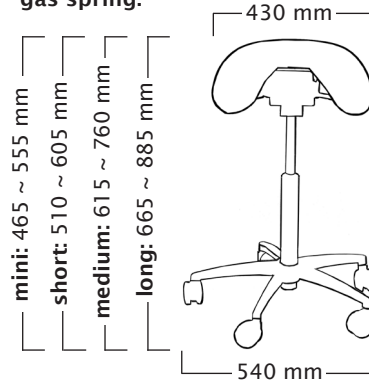

Foot Height Control gas spring:

short: 510 ~ 640 mm
medium: 605 ~ 790 mm
*long: 690 ~ 940 mm

User height (cm)	<165	165-185	>170
Gas spring	short	medium	long

Salli Saddle Chair dimensions

* With LONG foot height control gas spring, the user should be approx 5 cm taller than recommended user.
Mini gas spring is available, use depends on work station or height of the user.

Total weight 11,0 kg
Seat weight 7,4 kg

Classic

Standard gas spring:

Foot Height Control gas spring:

User height (cm)	<160	160-180	>165
Gas spring	short	medium	long

Classic & Stretching Support & big base

Standard gas spring:

Foot Height Control gas spring:

User height (cm)	<165	165-185	>170
Gas spring	short	medium	long

Classic & Allround

Standard gas spring:

Foot Height Control gas spring:

User height (cm)	<165	165-185	>170
Gas spring	short	medium	long

Accessories - further information

Accessories	weight	notify
Allround	4,36 kg	big base with swing and swingfit
Elbow rest	2,54 kg	
Stretching Support	2,16 kg	big base
Surgeon	4,32 kg	
Ergorest with stretching support	4,00 kg	
Foot adjustment	1,28 kg	
Big base	+ 0,70 kg	difference to normal base
Small base	- 0,10 kg	difference to normal base
Gas spring lengths (cylinder)	length	notify
mini	185 mm	available for special use or work environment
short	235 mm	
medium	325 mm	
long	385 mm	