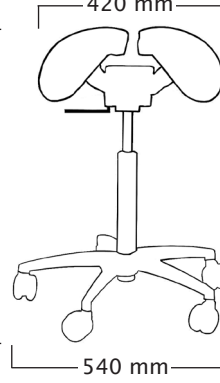

Salli Saddle Chair dimensions

* With LONG foot height control gas spring, the user should be approx 5 cm taller than recommended user.
Mini gas spring is available, use depends on work station or height of the user.

Twin

Total weight 10,4 kg
Seat weight 6,8 kg

Standard gas spring:

mini: 420 ~ 510 mm
short: 465 ~ 600 mm
medium: 590 ~ 770 mm
long: 620 ~ 880 mm

Foot Height Control gas spring:

short: 480 ~ 610 mm
medium: 575 ~ 765 mm
*long: 655 ~ 910 mm

User height (cm)	<160	160-180	>165
Gas spring	short	medium	long

Swing

Total weight 10,2 kg
Seat weight 6,6 kg

Standard gas spring:

mini: 435 ~ 525 mm
short: 490 ~ 625 mm
medium: 600 ~ 785 mm
long: 645 ~ 905 mm

Foot Height Control gas spring:

short: 490 ~ 620 mm
medium: 585 ~ 775 mm
*long: 665 ~ 920 mm

User height (cm)	<165	165-185	>170
Gas spring	short	medium	long

MultiAdjuster

Total weight 11,1 kg
Seat weight 7,5 kg