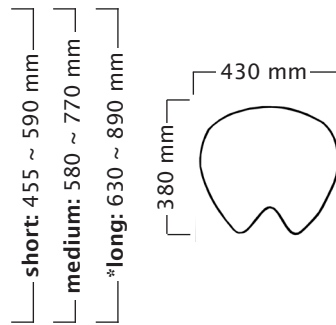

Foot Height Control gas spring:

User height (cm)	<160	160-180	>165
Gas spring	short	medium	long