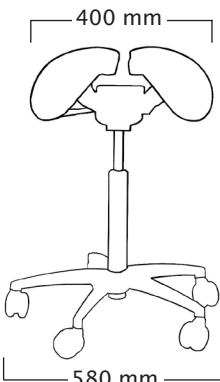

Foot Height Control gas spring:

short: 490 ~ 620 mm
medium: 585 ~ 775 mm
*long: 665 ~ 920 mm

User height (cm)	<165	165-185	>170
Gas spring	short	medium	long

MultiAdjuster

Total weight 11,1 kg
Seat weight 7,5 kg

Standard gas spring:

mini: 435 ~ 525 mm
short: 480 ~ 615 mm
medium: 585 ~ 770 mm
long: 635 ~ 895 mm

Foot Height Control gas spring:

short: 470 ~ 600 mm
medium: 575 ~ 760 mm
*long: 650 ~ 900 mm

User height (cm)	<160	160-180	>165
Gas spring	short	medium	long

SwingFit

Total weight 11,0 kg
Seat weight 7,4 kg

Standard gas spring:

mini: 445 ~ 535 mm
short: 500 ~ 635 mm
medium: 610 ~ 800 mm
long: 665 ~ 925 mm

Foot Height Control gas spring:

short: 500 ~ 630 mm
medium: 605 ~ 790 mm
*long: 680 ~ 935 mm

User height (cm)	<165	165-185	>170
Gas spring	short	medium	long

Professional

Total weight 9,7 kg
Seat weight 6,0 kg

Standard gas spring:

mini: 435 ~ 525 mm
short: 490 ~ 625 mm
medium: 600 ~ 780 mm
long: 645 ~ 905 mm