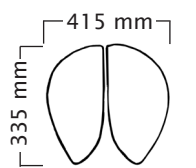

User height (cm)	<165	165-185	>170
Gas spring	short	medium	long

Professional

Total weight 9,7 kg
Seat weight 6,0 kg

Standard gas spring:

mini: 435 ~ 525 mm
short: 490 ~ 625 mm
medium: 600 ~ 780 mm
long: 645 ~ 905 mm

Foot Height Control gas spring:

not available
not available
not available

User height (cm)	<160	160-180	>165
Gas spring	short	medium	long

Job

Total weight 6,0 kg

Standard gas spring:

short: 380 ~ 470 mm
medium: 510 ~ 705 mm
long: 590 ~ 845 mm

Foot Height Control gas spring:

not available
not available
not available

User height (cm)	<150	150-170	>160
Gas spring	short	medium	long

Salli Saddle Chair dimensions

* With LONG foot height control gas spring, the user should be approx 5 cm taller than recommended user.
Mini gas spring is available, use depends on work station or height of the user.