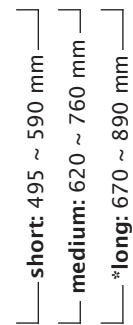

Foot Height Control gas spring:

User height (cm)	<165	165-185	>170
Gas spring	short	medium	long

Classic & Allround

Standard gas spring:

Foot Height Control gas spring:

User height (cm)	<165	165-185	>170
Gas spring	short	medium	long