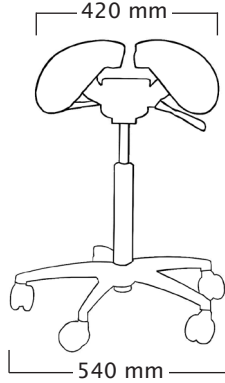

Salli Saddle Chair dimensions

* With LONG foot height control gas spring, the user should be approx 5 cm taller than recommended user.
Mini gas spring is available, use depends on work station or height of the user.

Twin

Total weight 10,4 kg
Seat weight 6,8 kg

Standard gas spring:

mini: 420 ~ 510 mm
short: 465 ~ 600 mm
medium: 590 ~ 770 mm
long: 620 ~ 880 mm

Foot Height Control gas spring:

short: 480 ~ 610 mm
medium: 575 ~ 765 mm
*long: 655 ~ 910 mm

User height (cm)	<160	160-180	>165
Gas spring	short	medium	long

Swing

Total weight 10,2 kg
Seat weight 6,6 kg

Standard gas spring:

mini: 435 ~ 525 mm
short: 490 ~ 625 mm
medium: 600 ~ 785 mm
long: 645 ~ 905 mm

Foot Height Control gas spring:

short: 490 ~ 620 mm
medium: 585 ~ 775 mm
*long: 665 ~ 920 mm

User height (cm)	<165	165-185	>170
Gas spring	short	medium	long

MultiAdjuster

Total weight 11,1 kg
Seat weight 7,5 kg