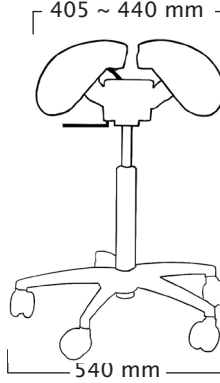

Foot Height Control gas spring:

short: 490 ~ 620 mm
medium: 585 ~ 775 mm
*long: 665 ~ 920 mm

User height (cm)	<165	165-185	>170
Gas spring	short	medium	long

MultiAdjuster

Total weight 11,1 kg
Seat weight 7,5 kg

Standard gas spring:

mini: 435 ~ 525 mm
short: 480 ~ 615 mm
medium: 585 ~ 770 mm
long: 635 ~ 895 mm

Foot Height Control gas spring:

short: 470 ~ 600 mm
medium: 575 ~ 760 mm
*long: 650 ~ 900 mm

User height (cm)	<160	160-180	>165
Gas spring	short	medium	long

SwingFit

Total weight 11,0 kg
Seat weight 7,4 kg

Standard gas spring:

mini: 445 ~ 535 mm
short: 500 ~ 635 mm
medium: 610 ~ 800 mm
long: 665 ~ 925 mm

Foot Height Control gas spring:

short: 500 ~ 630 mm
medium: 605 ~ 790 mm
*long: 680 ~ 935 mm

User height (cm)	<165	165-185	>170
Gas spring	short	medium	long

Professional

Total weight 9,7 kg
Seat weight 6,0 kg

Standard gas spring:

mini: 435 ~ 525 mm
short: 490 ~ 625 mm
medium: 600 ~ 780 mm
long: 645 ~ 905 mm