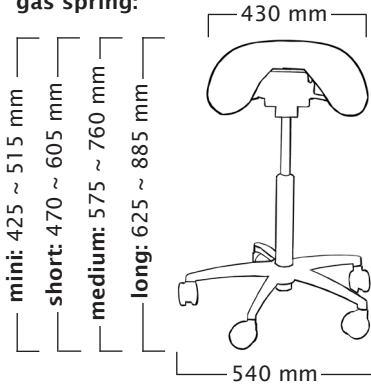

mini: 515 ~ 605 mm
short: 560 ~ 665 mm
medium: 670 ~ 825 mm
long: 715 ~ 945 mm

Foot Height Control gas spring:

short: 570 ~ 700 mm
medium: 655 ~ 815 mm
*long: 750 ~ 1005 mm

User height (cm)	<170	170-190	>175
Gas spring	short	medium	long

User height (cm)	<165	165-185	>170
Gas spring	short	medium	long

Multijuster, Stretching support & big base

Standard gas spring:

mini: 475 ~ 565 mm
short: 510 ~ 645 mm
medium: 615 ~ 800 mm
long: 665 ~ 925 mm

Foot Height Control gas spring:

short: 510 ~ 640 mm
medium: 605 ~ 790 mm
*long: 690 ~ 940 mm

User height (cm)	<165	165-185	>170
Gas spring	short	medium	long

Salli Saddle Chair dimensions

* With LONG foot height control gas spring, the user should be approx 5 cm taller than recommended user.
Mini gas spring is available, use depends on work station or height of the user.

Total weight 11,0 kg
Seat weight 7,4 kg

Classic

Standard gas spring:

Foot Height Control gas spring:

User height (cm)	<160	160-180	>165
Gas spring	short	medium	long

Classic & Stretching Support & big base

Standard gas spring: