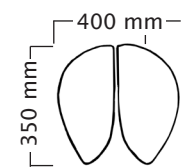

User height (cm)	<165	165-185	>170
Gas spring	short	medium	long

Professional

Total weight 9,7 kg
Seat weight 6,0 kg

Standard gas spring:

mini: 435 ~ 525 mm
short: 490 ~ 625 mm
medium: 600 ~ 780 mm
long: 645 ~ 905 mm

Foot Height Control gas spring:

not available
not available
not available

User height (cm)	<160	160-180	>165
Gas spring	short	medium	long

Job

Total weight 6,0 kg

Standard gas spring:

short: 380 ~ 470 mm
medium: 510 ~ 705 mm
long: 590 ~ 845 mm