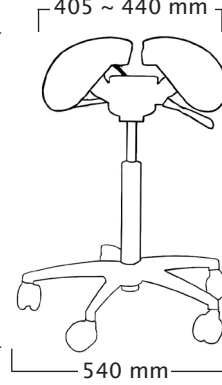

User height (cm)	<165	165-185	>170
Gas spring	short	medium	long

Professional

Total weight 9,7 kg
Seat weight 6,0 kg

Standard gas spring:

mini: 435 ~ 525 mm
short: 490 ~ 625 mm
medium: 600 ~ 780 mm
long: 645 ~ 905 mm

Foot Height Control gas spring:

not available
not available
not available

User height (cm)	<150	150-170	>160
Gas spring	short	medium	long

Salli Saddle Chair dimensions

* With LONG foot height control gas spring, the user should be approx 5 cm taller than recommended user.
Mini gas spring is available, use depends on work station or height of the user.

Twin & Allround

Standard gas spring:

mini: 460 ~ 550 mm
short: 505 ~ 600 mm
medium: 630 ~ 770 mm
long: 710 ~ 880 mm

Foot Height Control gas spring:

short: 520 ~ 650 mm
medium: 615 ~ 765 mm
*long: 695 ~ 950 mm

User height (cm)	<165	165-185	>170
Gas spring	short	medium	long

Multijuster & Allround

Standard gas spring:

mini: 475 ~ 565 mm
short: 520 ~ 615 mm
medium: 625 ~ 770 mm
long: 675 ~ 895 mm

Foot Height Control gas spring: