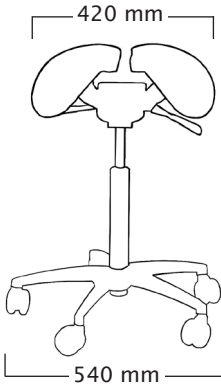

User height (cm)	<165	165-185	>170
Gas spring	short	medium	long

Professional

Total weight 9,7 kg
Seat weight 6,0 kg

Standard gas spring:

mini: 435 ~ 525 mm
short: 490 ~ 625 mm
medium: 600 ~ 780 mm
long: 645 ~ 905 mm

Foot Height Control gas spring:

not available
not available
not available

User height (cm)	<160	160-180	>165
Gas spring	short	medium	long

Job

Total weight 6,0 kg

Standard gas spring:

short: 380 ~ 470 mm
medium: 510 ~ 705 mm
long: 590 ~ 845 mm

Foot Height Control gas spring:

not available
not available
not available

User height (cm)	<150	150-170	>160
Gas spring	short	medium	long

Salli Saddle Chair dimensions

* With LONG foot height control gas spring, the user should be approx 5 cm taller than recommended user.
Mini gas spring is available, use depends on work station or height of the user.

Twin & Allround

Standard gas spring:

mini: 460 ~ 550 mm
short: 505 ~ 600 mm
medium: 630 ~ 770 mm
long: 710 ~ 880 mm

Foot Height Control gas spring:

short: 520 ~ 650 mm
medium: 615 ~ 765 mm
*long: 695 ~ 950 mm